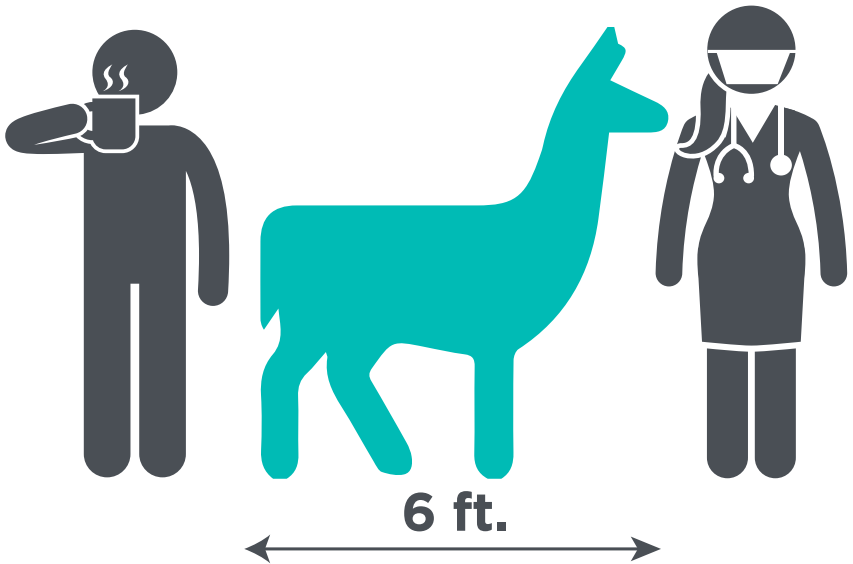

Social distance? No prob-llama.

It's simple. Please stand 6 feet away from your nearest neighbor. That's the length of a full-grown llama.

NORTH
MEMORIAL HEALTH

your health family